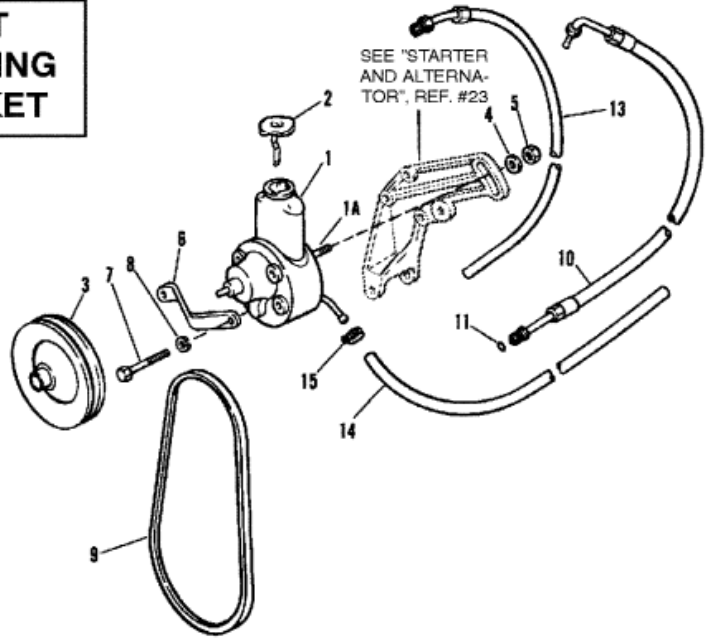

**CAST
MOUNTING
BRACKET**

Parts List						
Ref	Class	Part	Description	Qty	Comment	Footnote
1		16792A	1 POWER STEERING PUMP ASSE	1		
1A	16	41877	STUD	1		
2	36	95805	CAP	1		
3		73873A	1 PULLEY	1		
4	12	34567	WASHER (BRACE SLOT)	1		
5	11	90517	NUT	2		
6		98644A	1 BRACE	1		
7	10	40001188	SCREW	1		
8	13	40024	8 LOCKWASHER	1		
9	57	37619T	V-BELT (52 IN.)	1		
10	32	90494	HOSE	1	(FITTINGS ON BOTH ENDS)	
10	32	98629	1 HOSE	1	(JACKSHAFT MODELS)	
11	25	89879	O-RING	1		
13	32	98843	39 HOSE	1	(FITTING ON ONE END)	
13	32	98624	1 HOSE	1	(JACKSHAFT MODELS)	
14	32	52519	14 HOSE	1		
15	54	815504206	CLAMP	3		